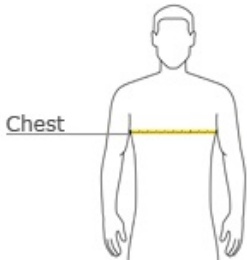

# ANSI Class 2 Safety T-Shirt CS401

Stay safer on the jobsite in this high-visibility t-shirt that works as hard as you do.

- ANSI/ISEA Class 2 certified
- 5.9-ounce, 100% polyester interlock
- Wicks moisture
- 2-in. wide reflective taping on front and back
- Left chest pocket for pens and notes

**CARE INSTRUCTIONS**

Machine wash, tumble dry.

front

back

**HOW TO MEASURE**

**CHEST**  
With arms down at sides, measure around the upper body, under arms and over the fullest part of the chest.

**SIZE CHART**

	XS	S	M	L	XL	2XL	3XL	4XL
Chest	32-34	35-37	38-40	41-43	44-46	47-49	50-53	54-57

**COLOR INFORMATION**

Safety Orange/  
Reflective

Safety Yellow/  
Reflective